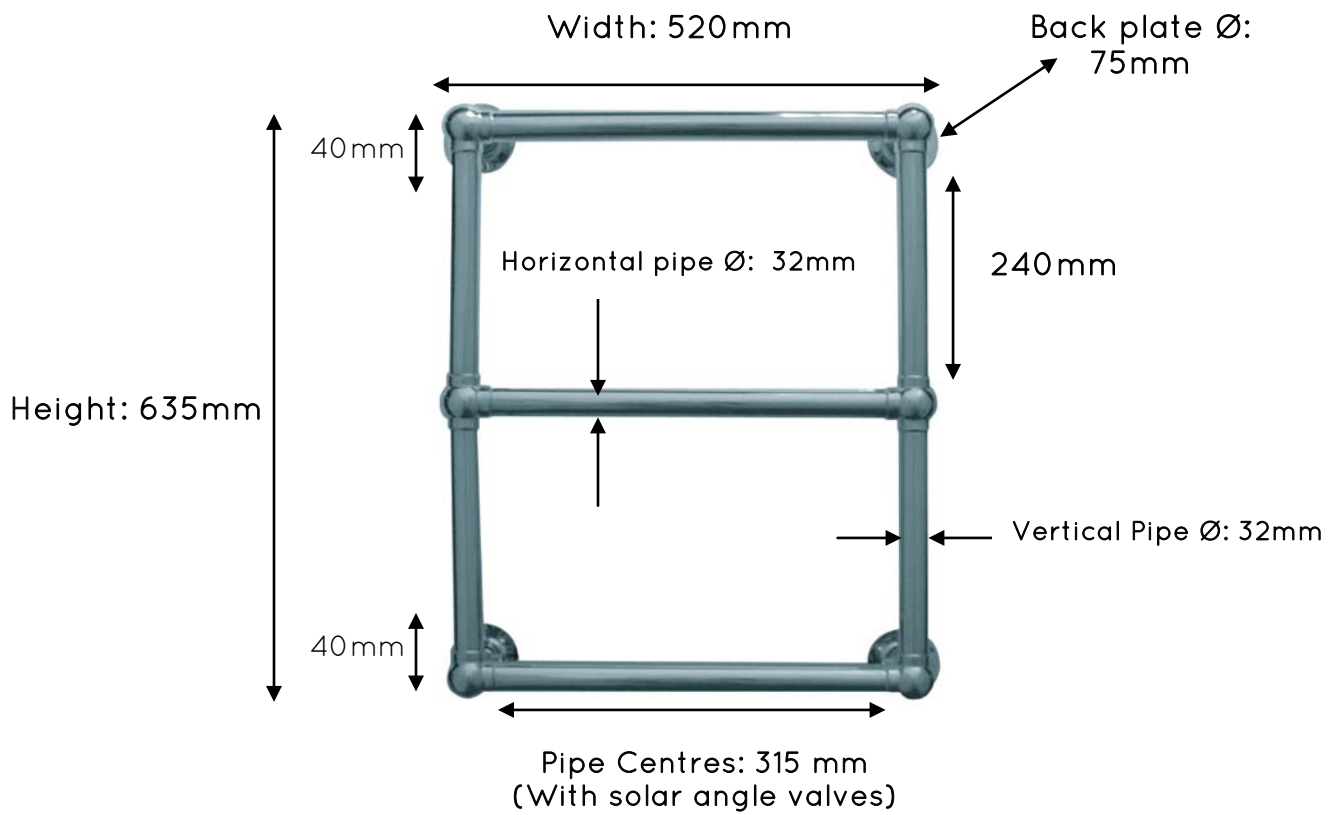

JIS EUROPE
100% STAINLESS STEEL
— EST 1997 —

HEATED TOWEL RAILS

Fletching 635mm x 520mm

Overall Projection: 150mm
Pipe Centres from the Wall: 50mm